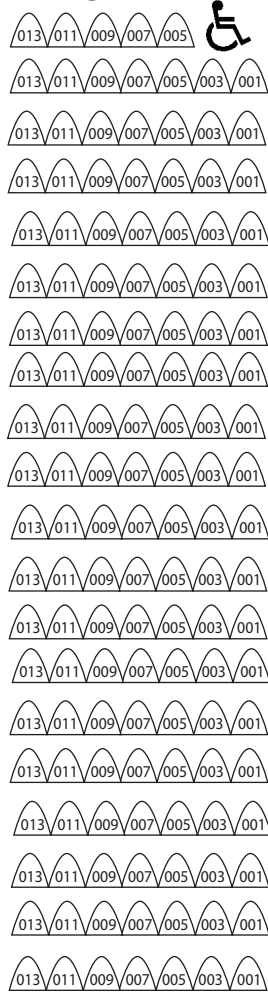

# Hannah Covington McGee Theatre Wingate University

House Left Capacity: 138  
 House Right Capacity: 138  
 Center Capacity: 272  
 Wheelchair Space: 6  
**Total Seating Capacity: 554**

## Right Section

## Center Section