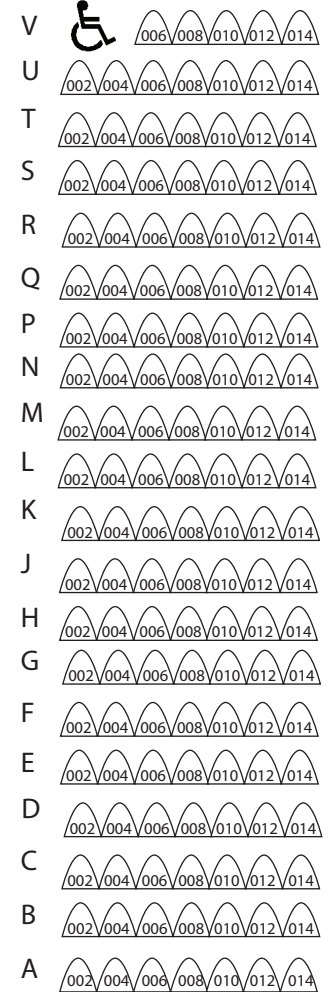

Left Section